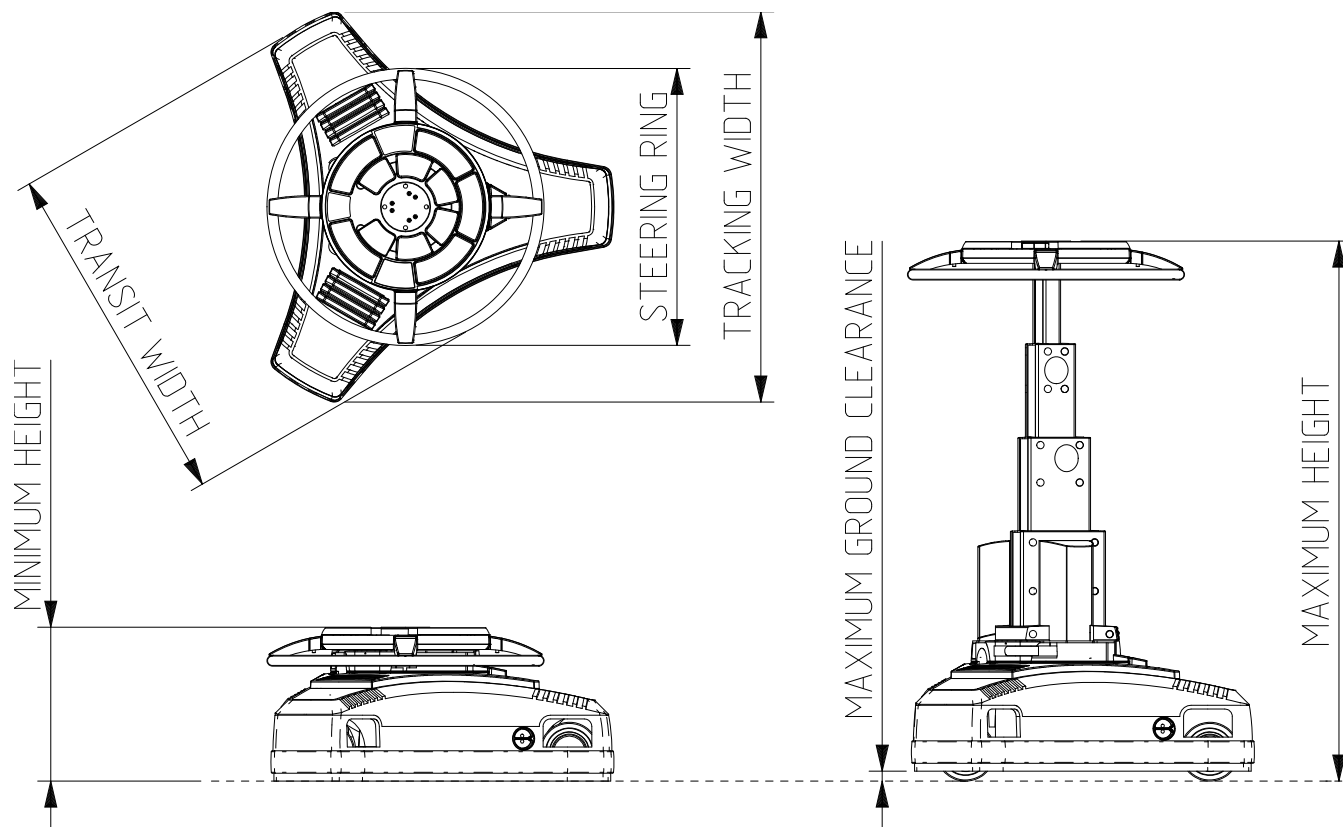

Quattro Studio Pedestal

V3852-0003

Main Assemblies

Quattro-L pedestal	V3852-0003
Trim weights	
main	3445-47
auxiliary	3445-48
Small-diameter steering ring	3445-42
Large-diameter steering ring	3445-43
Spanner - for head bolts	J551-001
Vinten portable pump	3357-3

Technical Data

Technical Specification

Payload	105 kg (231.5 lb)
Pedestal weight	158 kg (348 lb)
Trim weights	
main (5 x 1.0 kg)	5.0 kg (11 lb)
auxiliary (6 x 0.5 kg)	3.0 kg (6.6 lb)
Minimum height - with wheels fully retracted	45.2 cm (17.8 in.)
Maximum height - with maximum ground clearance	148 cm (58.2 in.)
Ground clearance	0-2.8 cm (0-1.1 in.)
On-shot stroke	100 cm (39.4 in.)
Doorway tracking width	107 cm (42 in.)
Transit doorway width	
Small steering ring	92 cm (36.2 in.)
Large steering ring	92.4 cm (36.4 in.)
Wheel diameter	16 cm (6.3 in.)
Steering ring diameter	
small	58.9 cm (23 in.)
large	74 cm (29 in.)
Maximum working pressure	16.3 bar (236 psi)
Relief valve pressure	18 bar (260 psi)