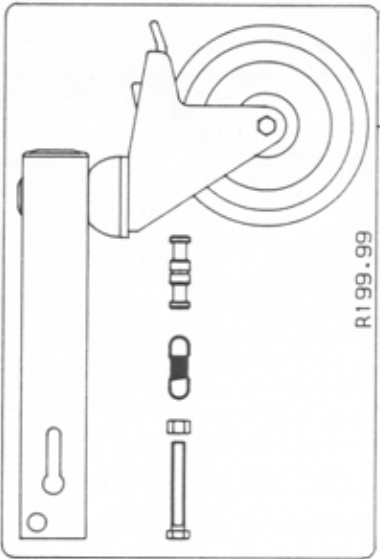

VERSIONE: 002  
DEL: 04-11-97

• BASE WITHOUT BUSHING ORDER CODE: R199.96

• OLD VERSION SPIDER ORDER CODE: E197.502Z