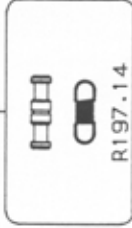

VERSIONE: 002  
DEL: 04-11-97

• BASE WITHOUT BUSHING ORDER CODE: R199.96

• OLD VERSION SPIDER ORDER CODE: E197.502Z