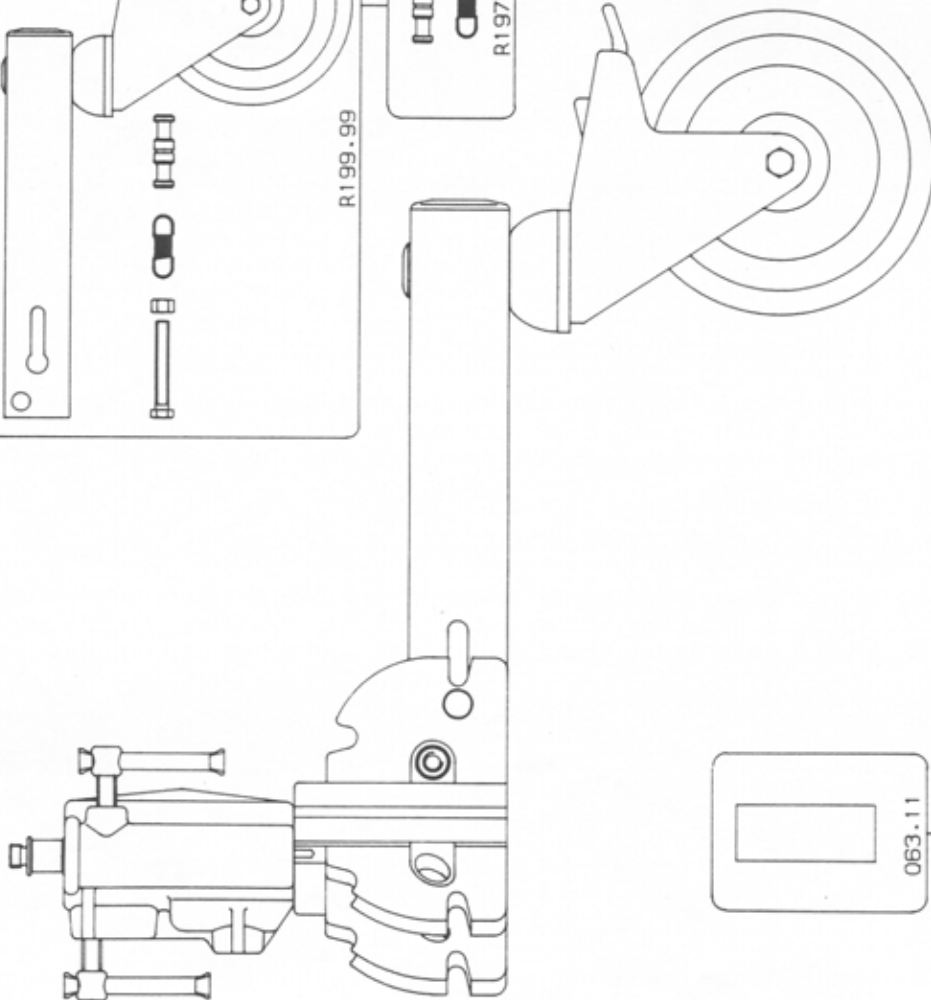

VERSIONE: 002  
DEL: 04-11-97

• BASE WITHOUT BUSHING ORDER CODE: R199.96

• OLD VERSION SPIDER ORDER CODE: E197.502Z