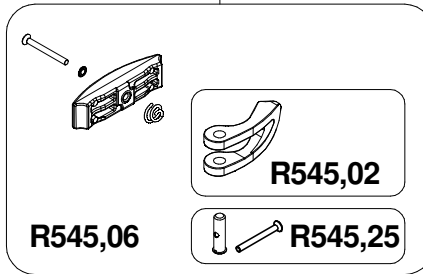

**Manfrotto**  
PROFESSIONAL CAMERA SUPPORTS

**ART. 545GB**

For serial number  
from A2258931

**R545,01**

**R545,07**

**R545,04**

**R545,06**

**R545,02**