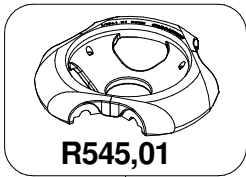

**Manfrotto**  
PROFESSIONAL CAMERA SUPPORTS

**ART. 545GB**

For serial number  
from A2258931

**R545,01**

**R545,07**

**R545,04**

**R545,06**

**R545,02**