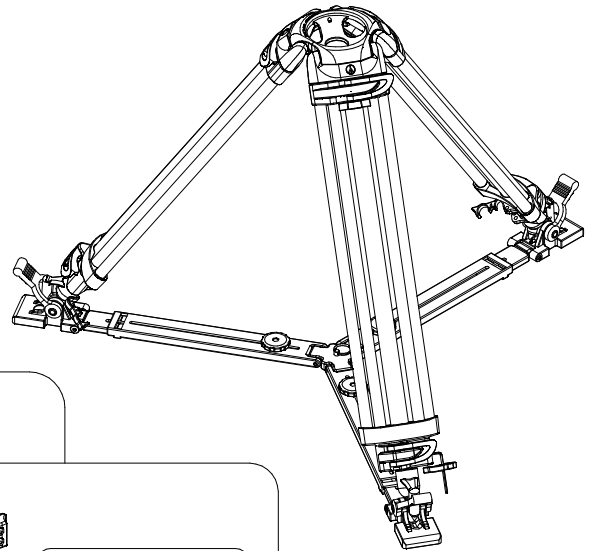

**Manfrotto**  
PROFESSIONAL CAMERA SUPPORTS

**ART. 545GB**

For serial number  
from A2258931

**R545,01**

**R545,07**

**R545,04**

**R545,06**

**R545,02**

**R545,25**

**R545,19**

**R545,10**

**R545,02**

**R545,25**

**ART. 165MV**