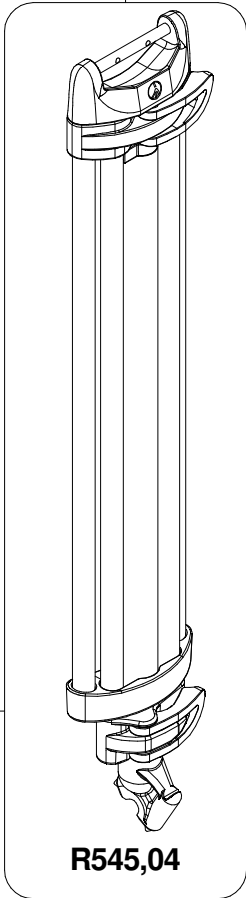

**Manfrotto**  
PROFESSIONAL CAMERA SUPPORTS

**ART. 545GB**

For serial number  
from A2258931

**R545,01**

**R545,07**

**R545,04**

**R545,06**

**R545,02**

**R545,25**

**R545,19**

**R545,10**

**R545,02**

**R545,25**

**ART. 165MV**