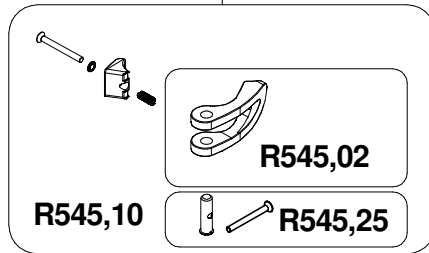

R545,10

R545,02

R545,25