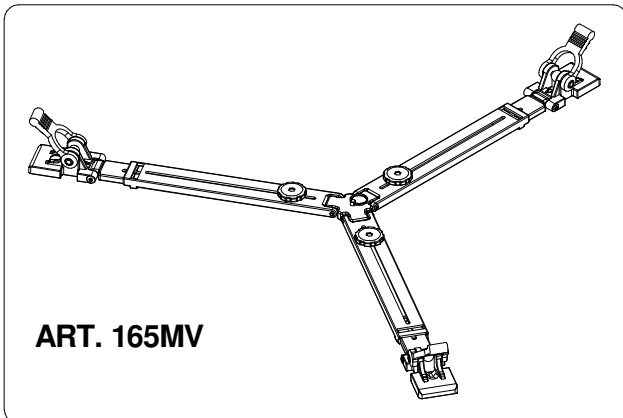

**Manfrotto**  
PROFESSIONAL CAMERA SUPPORTS

**ART. 545GB**

For serial number  
from A2258931

**R545,01**

**R545,07**

**R545,04**

**R545,06**

**R545,02**

**R545,25**

**R545,19**

**R545,10**

**R545,02**

**R545,25**

**ART. 165MV**