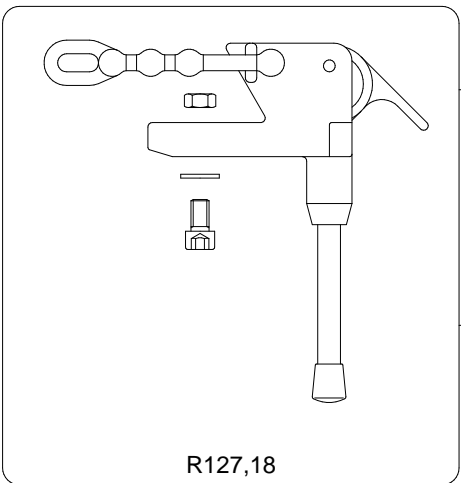

**Manfrotto**  
Imagine More

ART. MDOLLYVR  
MDOLLYVRUS

R3,2709

R127,04

R127,08

R127,18

R3,2500  
Set of 5

BOX  
R1112088,04  
Set of 3

BOX (US)  
R1112088,05  
Set of 3

R114,99

R127,11B

R127,30B

R127,01

R127,02

R025,34