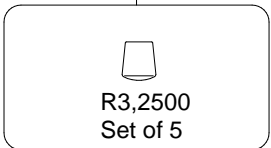

**Manfrotto**  
Imagine More

ART. MDOLLYVR  
MDOLLYVRUS

R3,2709

R127,04

R127,08

R127,18

R3,2500  
Set of 5

BOX  
R1112088,04  
Set of 3

BOX (US)  
R1112088,05  
Set of 3

R114,99

R127,11B

R127,30B

R127,01

R127,02

R025,34